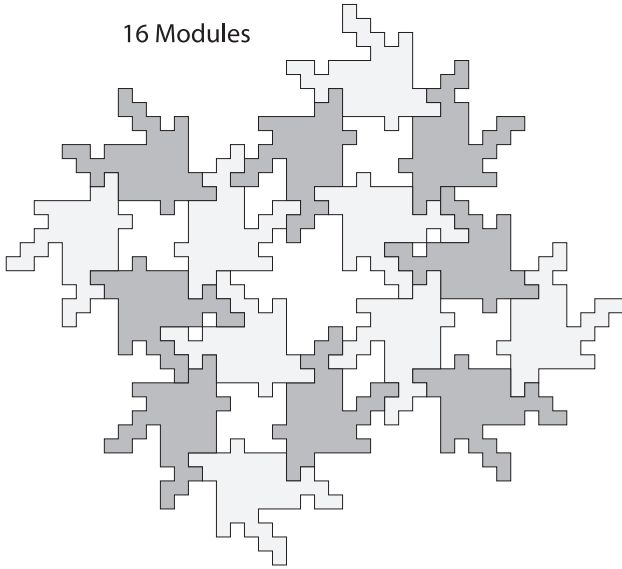

HAUTE SURFACE SAMPLE PATTERNS

IMPORTANT: Below are just a few sample patterns that can be arranged with multiple boxes (12 Modules per box) of Haute Surface. Please call **+1 (215) 925.9359** or write us at **sales@mioculture.com** with questions or to place an order.

16 Modules