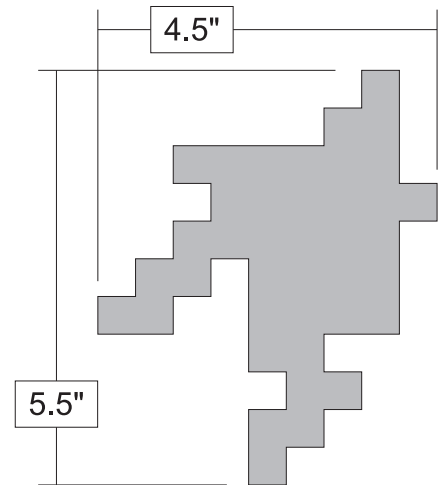

## HAUTE SURFACE SAMPLE PATTERNS

**IMPORTANT:** Below are just a few sample patterns that can be arranged with a single box (12 Modules) of Haute Surface. Please call +1 (215) 925.9359 or write us at [sales@mioculture.com](mailto:sales@mioculture.com) with questions or to place an order.

16 Modules

24 Modules

16 Modules

16 Modules

28 Modules

16 Modules

12 Modules