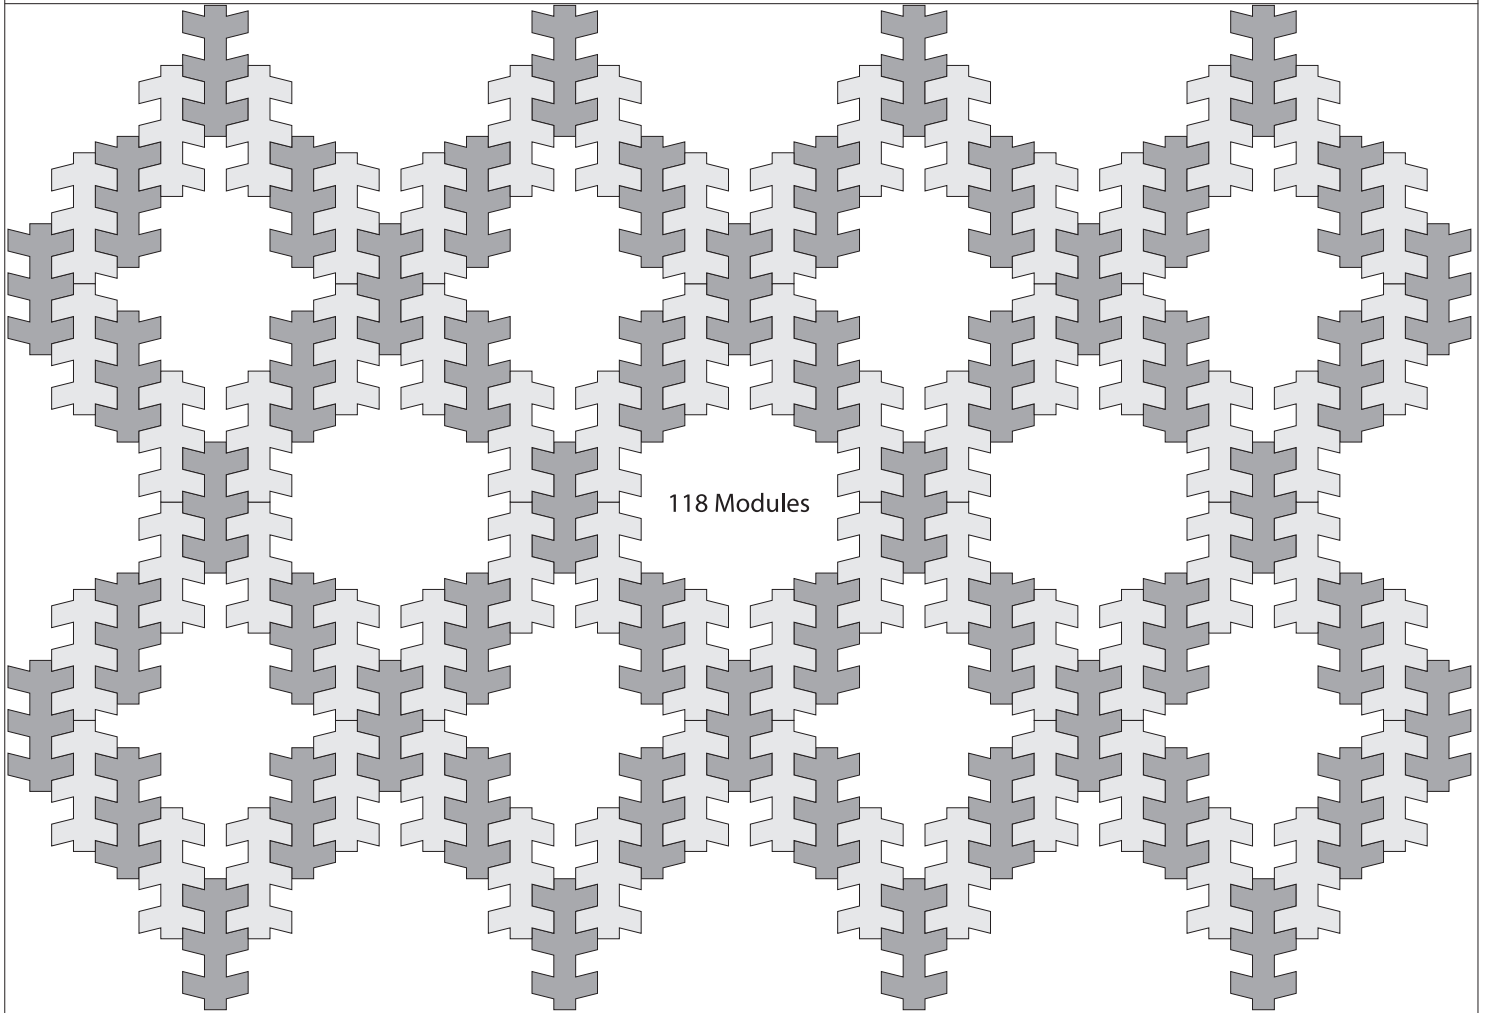

HAUTE SURFACE SAMPLE PATTERNS

IMPORTANT: Below are just a few sample patterns that can be arranged with multiple boxes (12 Modules per box) of Haute Surface. Please call +1 (215) 925.9359 or write us at sales@mioculture.com with questions or to place an order.

118 Modules

32 Modules

12 Modules

3"

6"

HAUTE SURFACE SAMPLE PATTERNS

IMPORTANT: Below are just a few sample patterns that can be arranged with multiple boxes (12 Modules per box) of Haute Surface. Please call +1 (215) 925.9359 or write us at sales@mioculture.com with questions or to place an order.

40 Modules

16 Modules

12 Modules

19 Modules

8 Modules

17 Modules