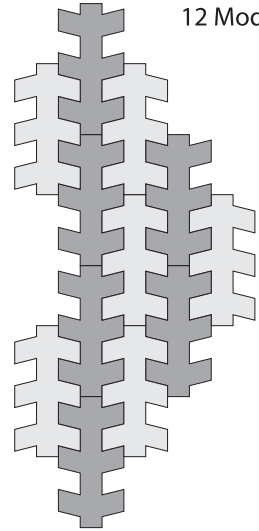

HAUTE SURFACE SAMPLE PATTERNS

IMPORTANT: Below are just a few sample patterns that can be arranged with multiple boxes (12 Modules per box) of Haute Surface. Please call +1 (215) 925.9359 or write us at sales@mioculture.com with questions or to place an order.

12 Modules