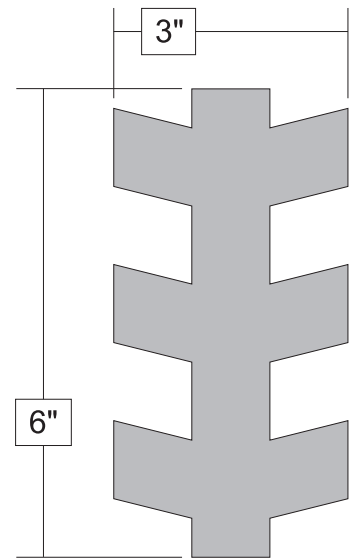

118 Modules

32 Modules

12 Modules

3"

6"

HAUTE SURFACE SAMPLE PATTERNS

IMPORTANT: Below are just a few sample patterns that can be arranged with multiple boxes (12 Modules per box) of Haute Surface. Please call +1 (215) 925.9359 or write us at sales@mioculture.com with questions or to place an order.