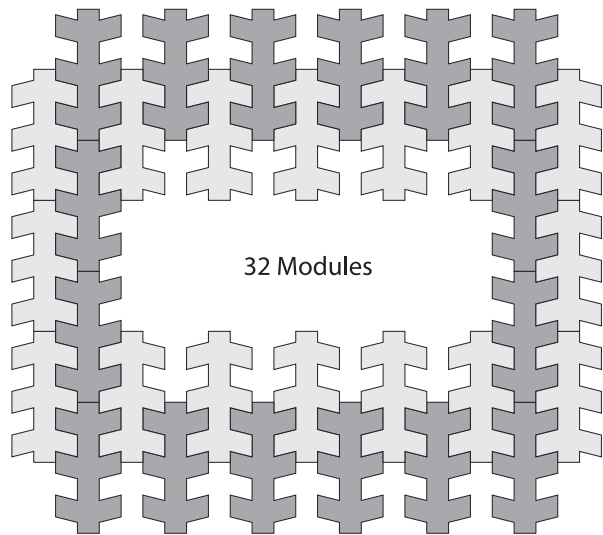

HAUTE SURFACE SAMPLE PATTERNS

IMPORTANT: Below are just a few sample patterns that can be arranged with multiple boxes (12 Modules per box) of Haute Surface. Please call +1 (215) 925.9359 or write us at sales@mioculture.com with questions or to place an order.

118 Modules

32 Modules

12 Modules

3"

6"

HAUTE SURFACE SAMPLE PATTERNS

IMPORTANT: Below are just a few sample patterns that can be arranged with multiple boxes (12 Modules per box) of Haute Surface. Please call +1 (215) 925.9359 or write us at sales@mioculture.com with questions or to place an order.