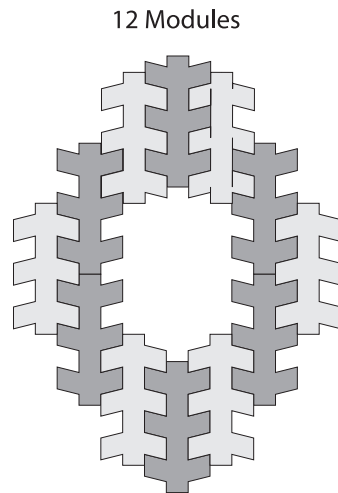

HAUTE SURFACE SAMPLE PATTERNS

IMPORTANT: Below are just a few sample patterns that can be arranged with multiple boxes (12 Modules per box) of Haute Surface. Please call +1 (215) 925.9359 or write us at sales@mioculture.com with questions or to place an order.

118 Modules

32 Modules

12 Modules

3"

6"

HAUTE SURFACE SAMPLE PATTERNS

IMPORTANT: Below are just a few sample patterns that can be arranged with multiple boxes (12 Modules per box) of Haute Surface. Please call +1 (215) 925.9359 or write us at sales@mioculture.com with questions or to place an order.